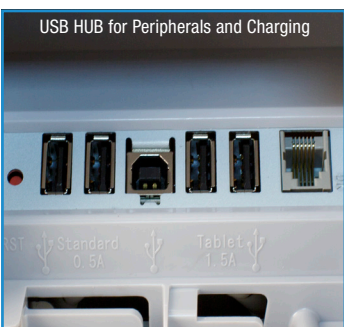

Specifications mPOP

Features	Sleek and Modern Printer and Cash Drawer All-Inclusive: Cash Drawer, Printer, Tablet Stand, Scanner USB Hub with Multiple Cable Exits and Enhanced Cable Routing for Effective Cable Management Apple MFi-Certified - Pairs with all Bluetooth Devices Including iPad®, iPhone®, and iPod touch® Print Flat Technology
Operating System Support	iOS, Android, Windows, Linux, MacOS
What's Included	Universal Tablet Stand Mounting Base Bracket AC Cable Start Up Paper Roll
Options	1D Barcode USB Scanner (only for scanner bundled models) 2D Scanner Under-Counter Mount Kit Extra Cash Drawer mUnite POP Stand
Color	White or Black
Connectivity	Interface: Bluetooth and USB-B
Hardware Specifications	Dimensions: 12" (L) x 12" (W) x 4" (H) / 308 (L) x 300 (W) x 103 (H) mm Emulation: StarPRNT Internal Power Supply Hub: 1 USB-B; 4 USB-A (2 Port 0.5 A, 2 Port 1.5 A); DK-Port
Printer Specifications	Printer Method: Direct Thermal Print Speed: 100mm/second Paper Thickness: 0.053 - 0.075mm Paper Roll Diameter: 50mm Paper Width: 58mm Character Support: North America, South America, Europe, Asia, Japan, India, Russia, Middle East, Africa
Cash Drawer Specifications	Removable Till; 4-Bill / Adjustable 4- or 6-Coin Dividers Software Controlled Lock with Emergency Release, Flat Bill Configuration Open Method: 5v Motor
Security	Kensington Lock-Compatible Secure Clip for Counter Mounting Software-Controlled Cash Drawer Release

Description	Part Numbers	Models
mPOP, White, Integrated Printer & Cash Drawer, Universal Tablet Stand, Int PS	39650011	POP10 WHT US
mPOP with Scanner, White, Integrated Printer & Cash Drawer, Universal Tablet Stand, Int PS	39650111	POP10-B1 WHT US
mPOP, Black, Integrated Printer & Cash Drawer, Universal Tablet Stand, Int PS	39650211	POP10 BLK US
mPOP with Scanner, Black, Integrated Printer & Cash Drawer, Universal Tablet Stand, Int PS	39650311	POP10-B1 BLK US
mPOP, White, Integrated Printer & Cash Drawer Flat Bill, Universal Tablet Stand, USB Cable, Int PS	39650810	POP10-F WHT US
mPOP, Black, Integrated Printer & Cash Drawer Flat Bill, Universal Tablet Stand, USB Cable, Int PS	39650910	POP10-F BLK US
mPOP with Scanner, Black, Integrated Printer & Cash Drawer Flat Bill, Universal Tablet Stand, USB Cable, Int PS	39655110	POP10-FB1 BLK US
mPOP with Scanner, White, Integrated Printer & Cash Drawer Flat Bill, Universal Tablet Stand, USB Cable Int PS	39655010	POP10-FB1 WHT US

01/23/2021