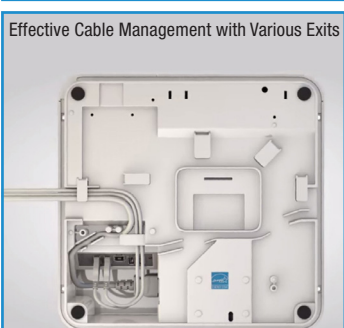

Specifications mPOP

Features	Sleek and Modern Printer and Cash Drawer All-Inclusive: Cash Drawer, Printer, Tablet Stand, Scanner USB Hub with Multiple Cable Exits and Enhanced Cable Routing for Effective Cable Management Apple MFi-Certified - Pairs with all Bluetooth Devices Including iPad®, iPhone®, and iPod touch® Print Flat Technology
Operating System Support	iOS, Android, Windows, Linux, MacOS
What's Included	Universal Tablet Stand Mounting Base Bracket AC Cable Start Up Paper Roll
Options	1D Barcode USB Scanner (only for scanner bundled models) 2D Scanner Under-Counter Mount Kit Extra Cash Drawer mUnite POP Stand
Color	White or Black
Connectivity	Interface: Bluetooth and USB-B
Hardware Specifications	Dimensions: 12" (L) x 12" (W) x 4" (H) / 308 (L) x 300 (W) x 103 (H) mm Emulation: StarPRNT Internal Power Supply Hub: 1 USB-B; 4 USB-A (2 Port 0.5 A, 2 Port 1.5 A); DK-Port
Printer Specifications	Printer Method: Direct Thermal Print Speed: 100mm/second Paper Thickness: 0.053 - 0.075mm Paper Roll Diameter: 50mm Paper Width: 58mm Character Support: North America, South America, Europe, Asia, Japan, India, Russia, Middle East, Africa
Cash Drawer Specifications	Removable Till; 4-Bill / Adjustable 4- or 6-Coin Dividers Software Controlled Lock with Emergency Release, Flat Bill Configuration Open Method: 5v Motor
Security	Kensington Lock-Compatible Secure Clip for Counter Mounting Software-Controlled Cash Drawer Release

Description	Part Numbers	Models
mPOP, White, Integrated Printer & Cash Drawer, Universal Tablet Stand, Int PS	39650011	POP10 WHT US
mPOP with Scanner, White, Integrated Printer & Cash Drawer, Universal Tablet Stand, Int PS	39650111	POP10-B1 WHT US
mPOP, Black, Integrated Printer & Cash Drawer, Universal Tablet Stand, Int PS	39650211	POP10 BLK US
mPOP with Scanner, Black, Integrated Printer & Cash Drawer, Universal Tablet Stand, Int PS	39650311	POP10-B1 BLK US
mPOP, White, Integrated Printer & Cash Drawer Flat Bill, Universal Tablet Stand, USB Cable, Int PS	39650810	POP10-F WHT US
mPOP, Black, Integrated Printer & Cash Drawer Flat Bill, Universal Tablet Stand, USB Cable, Int PS	39650910	POP10-F BLK US
mPOP with Scanner, Black, Integrated Printer & Cash Drawer Flat Bill, Universal Tablet Stand, USB Cable, Int PS	39655110	POP10-FB1 BLK US
mPOP with Scanner, White, Integrated Printer & Cash Drawer Flat Bill, Universal Tablet Stand, USB Cable Int PS	39655010	POP10-FB1 WHT US

01/23/2021